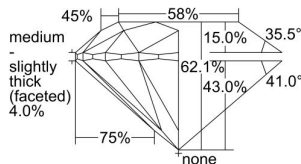

GIA®

FACSIMILE

GIA REPORT 6495511476

Verify this report at GIA.edu

GIA NATURAL DIAMOND DOSSIER®

May 29, 2024
GIA Report Number **6495511476**
Shape and Cutting Style ..... **Round Brilliant**
Measurements ..... **4.07 - 4.08 x 2.53 mm**

GRADING RESULTS

Carat Weight ..... **0.26 carat**
Color Grade ..... **G**
Clarity Grade **VS2**
Cut Grade ..... **Excellent**

ADDITIONAL GRADING INFORMATION

Polish ..... **Excellent**
Symmetry ..... **Excellent**
Fluorescence ..... **None**
Clarity Characteristics ..... **Crystal**
Inscription(s): **GIA 6495511476**

PROPORTIONS

Profile to actual proportions

GRADING SCALES

GIA COLOR SCALE	GIA CLARITY SCALE	GIA CUT SCALE	
D	FLAWLESS	EXCELLENT	
E	INTERNALLY FLAWLESS		
F		VVS₁	VERY GOOD
G	VVS₂		
H	VS₁	GOOD	
I	VS₂		
J	SI₁	FAIR	
K	SI₂		
L	I₁	POOR	
M	I₂		
N	I₃		
O			
P			
Q			
R			
S			
T			
U			
V			
W			
X			
Y			
Z