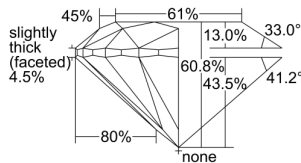

GIA®

FACSIMILE

GIA REPORT 6495512784

Verify this report at GIA.edu

GIA NATURAL DIAMOND DOSSIER®

May 30, 2024
GIA Report Number 6495512784
Shape and Cutting Style ..... Round Brilliant
Measurements ..... 4.30 - 4.32 x 2.62 mm

GRADING RESULTS

Carat Weight ..... 0.30 carat
Color Grade ..... D
Clarity Grade S11
Cut Grade ..... Excellent

ADDITIONAL GRADING INFORMATION

Polish ..... Excellent
Symmetry ..... Excellent
Fluorescence ..... None
Clarity Characteristics ..... Cloud, Feather
Inscription(s): GIA 6495512784

PROPORTIONS

Profile to actual proportions

GRADING SCALES

GIA COLOR SCALE	GIA CLARITY SCALE	GIA CUT SCALE	
D	FLAWLESS	EXCELLENT	
E	INTERNALLY FLAWLESS		
F		VVS₁	VERY GOOD
G	VVS₂		
H	VS₁	GOOD	
I	VS₂		
J	S1₁	FAIR	
K	S1₂		
L	I₁	POOR	
M	I₂		
N	I₃		
O			
P			
Q			
R			
S			
T			
U			
V			
W			
X			
Y			
Z