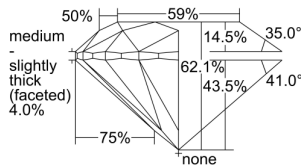

GIA®

FACSIMILE

GIA REPORT 6495515121

Verify this report at GIA.edu

GIA NATURAL DIAMOND DOSSIER®

May 30, 2024
GIA Report Number 6495515121
Shape and Cutting Style ..... Round Brilliant
Measurements ..... 4.09 - 4.12 x 2.55 mm

GRADING RESULTS

Carat Weight ..... 0.26 carat
Color Grade ..... G
Clarity Grade VVS1
Cut Grade ..... Excellent

ADDITIONAL GRADING INFORMATION

Polish ..... Excellent
Symmetry ..... Excellent
Fluorescence ..... Faint
Clarity Characteristics ..... Pinpoint
Inscription(s): GIA 6495515121

PROPORTIONS

Profile to actual proportions

GRADING SCALES

GIA COLOR SCALE	GIA CLARITY SCALE	GIA CUT SCALE	
D	FLAWLESS	EXCELLENT	
E	INTERNALLY FLAWLESS		
F		VVS₁	VERY GOOD
G	VVS₂		
H	VS₁	GOOD	
I	VS₂		
J	SI₁	FAIR	
K	SI₂		
L	I₁	POOR	
M	I₂		
N	I₃		
O			
P			
Q			
R			
S			
T			
U			
V			
W			
X			
Y			
Z