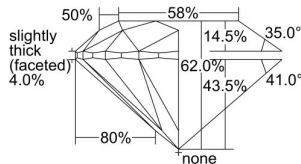

GIA®

FACSIMILE

GIA REPORT 6495515773

Verify this report at GIA.edu

GIA NATURAL DIAMOND DOSSIER®

May 30, 2024
GIA Report Number 6495515773
Shape and Cutting Style ..... Round Brilliant
Measurements ..... 5.05 - 5.09 x 3.15 mm

GRADING RESULTS

Carat Weight ..... 0.50 carat
Color Grade ..... H
Clarity Grade S11
Cut Grade ..... Excellent

ADDITIONAL GRADING INFORMATION

Polish ..... Excellent
Symmetry ..... Excellent
Fluorescence ..... None
Clarity Characteristics ..... Crystal
Inscription(s): GIA 6495515773

PROPORTIONS

Profile to actual proportions