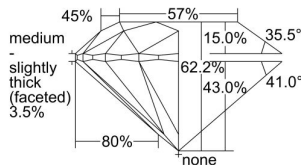

GIA®

FACSIMILE

GIA REPORT 6495516976

Verify this report at GIA.edu

GIA NATURAL DIAMOND DOSSIER®

June 03, 2024
GIA Report Number 6495516976
Shape and Cutting Style ..... Round Brilliant
Measurements ..... 4.93 - 4.95 x 3.07 mm

GRADING RESULTS

Carat Weight ..... 0.46 carat
Color Grade I
Clarity Grade VS1
Cut Grade ..... Excellent

ADDITIONAL GRADING INFORMATION

Polish ..... Excellent
Symmetry ..... Excellent
Fluorescence ..... None
Clarity Characteristics ..... Crystal, Feather
Inscription(s): GIA 6495516976

PROPORTIONS

Profile to actual proportions