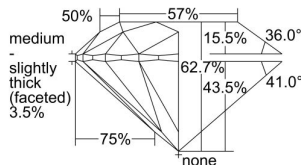

GIA®

FACSIMILE

GIA REPORT 6495524185

Verify this report at GIA.edu

GIA NATURAL DIAMOND DOSSIER®

June 14, 2024
GIA Report Number 6495524185
Shape and Cutting Style ..... Round Brilliant
Measurements ..... 4.44 - 4.47 x 2.79 mm

GRADING RESULTS

Carat Weight ..... 0.34 carat
Color Grade I
Clarity Grade VS1
Cut Grade ..... Excellent

ADDITIONAL GRADING INFORMATION

Polish ..... Excellent
Symmetry ..... Excellent
Fluorescence ..... None
Clarity Characteristics..... Needle, Cloud
Inscription(s): GIA 6495524185

PROPORTIONS

Profile to actual proportions