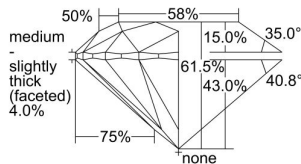

GIA®

FACSIMILE

GIA REPORT 6495525304

Verify this report at GIA.edu

GIA NATURAL DIAMOND DOSSIER®

May 31, 2024
GIA Report Number **6495525304**
Shape and Cutting Style ..... **Round Brilliant**
Measurements ..... **4.16 - 4.18 x 2.56 mm**

GRADING RESULTS

Carat Weight ..... **0.27 carat**
Color Grade ..... **G**
Clarity Grade **VS1**
Cut Grade ..... **Excellent**

ADDITIONAL GRADING INFORMATION

Polish ..... **Excellent**
Symmetry ..... **Excellent**
Fluorescence ..... **Strong Blue**
Clarity Characteristics..... **Crystal, Feather, Cloud, Needle**
Inscription(s): **GIA 6495525304**

PROPORTIONS

Profile to actual proportions

GRADING SCALES

GIA COLOR SCALE	GIA CLARITY SCALE	GIA CUT SCALE	
D	FLAWLESS	EXCELLENT	
E	INTERNALLY FLAWLESS		
F		VVS₁	VERY GOOD
G	VVS₂		
H	VS₁	GOOD	
I	VS₂		
J	SI₁	FAIR	
K	SI₂		
L	I₁	POOR	
M	I₂		
N	I₃		
O			
P			
Q			
R			
S			
T			
U			
V			
W			
X			
Y			
Z