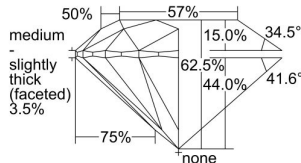

GIA®

FACSIMILE

GIA REPORT 6495527251

Verify this report at GIA.edu

GIA NATURAL DIAMOND DOSSIER®

May 31, 2024
GIA Report Number 6495527251
Shape and Cutting Style ..... Round Brilliant
Measurements ..... 4.32 - 4.34 x 2.71 mm

GRADING RESULTS

Carat Weight ..... 0.31 carat
Color Grade ..... G
Clarity Grade S11
Cut Grade ..... Excellent

ADDITIONAL GRADING INFORMATION

Polish ..... Excellent
Symmetry ..... Excellent
Fluorescence ..... Faint
Clarity Characteristics ..... Cloud, Feather
Inscription(s): GIA 6495527251

PROPORTIONS

Profile to actual proportions