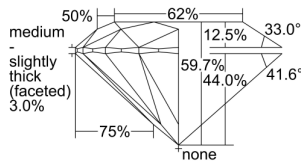

GIA®

FACSIMILE

GIA REPORT 6495528260

Verify this report at GIA.edu

GIA NATURAL DIAMOND DOSSIER®

June 03, 2024
GIA Report Number 6495528260
Shape and Cutting Style ..... Round Brilliant
Measurements ..... 4.00 - 4.03 x 2.40 mm

GRADING RESULTS

Carat Weight ..... 0.23 carat
Color Grade ..... D
Clarity Grade VS1
Cut Grade ..... Excellent

ADDITIONAL GRADING INFORMATION

Polish ..... Excellent
Symmetry ..... Excellent
Fluorescence ..... None
Clarity Characteristics..... Crystal, Cloud, Pinpoint
Inspection(s): GIA 6495528260

PROPORTIONS

Profile to actual proportions

GRADING SCALES

GIA COLOR SCALE	GIA CLARITY SCALE	GIA CUT SCALE
D	FLAWLESS	EXCELLENT
E	FLAWLESS	
F	INTERNALLY FLAWLESS	VERY GOOD
G	VVS₁	
H	VVS₂	GOOD
I	VS₁	
J	VS₂	FAIR
K	SI₁	
L	SI₂	POOR
M	I₁	
N	I₂	
O	I₃	
P		
Q		
R		
S		
T		
U		
V		
W		
X		
Y		
Z