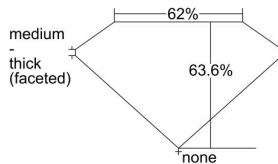

GIA®

FACSIMILE

GIA REPORT 6495553376

Verify this report at GIA.edu

GIA NATURAL DIAMOND DOSSIER®

June 04, 2024
GIA Report Number 6495553376
Shape and Cutting Style ..... Pear Brilliant
Measurements ..... 7.42 x 4.64 x 2.96 mm

GRADING RESULTS

Carat Weight ..... 0.60 carat
Color Grade ..... F
Clarity Grade VS2

ADDITIONAL GRADING INFORMATION

Polish ..... Excellent
Symmetry ..... Excellent
Fluorescence ..... Faint
Clarity Characteristics ..... Crystal
Inscription(s): GIA 6495553376

PROPORTIONS

Profile not to actual proportions

GRADING SCALES

GIA COLOR SCALE		GIA CLARITY SCALE			
COLORLESS	D	VERY VERY SLIGHTLY INCLUDED	FLAWLESS		
	E		INTERNALLY FLAWLESS		
	F	VERY SLIGHTLY INCLUDED	VVS₁		
	G		VVS₂		
	H		VS₁		
	NEAR COLORLESS	I	SLIGHTLY INCLUDED	VS₂	
		J		SI₁	
		FAINT	K	INCLUDED	SI₂
			L		I₁
			M		I₂
VERY LIGHT	N		LIGHT	I₃	
	O				
	P				
	Q				
	R				
	S