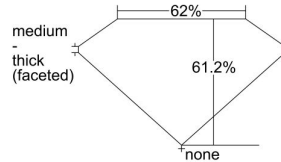

GIA®

FACSIMILE

GIA REPORT 6495563904

Verify this report at GIA.edu

GIA NATURAL DIAMOND DOSSIER®

June 07, 2024
GIA Report Number 6495563904
Shape and Cutting Style ..... Pear Brilliant
Measurements ..... 8.42 x 5.50 x 3.36 mm

GRADING RESULTS

Carat Weight ..... 0.90 carat
Color Grade ..... D
Clarity Grade SI1

ADDITIONAL GRADING INFORMATION

Polish ..... Very Good
Symmetry ..... Very Good
Fluorescence ..... Medium Blue
Clarity Characteristics ..... Crystal
Inscription(s): GIA 6495563904

PROPORTIONS

Profile not to actual proportions

GRADING SCALES

GIA COLOR SCALE		GIA CLARITY SCALE			
COLORLESS	D	VERY VERY SLIGHTLY INCLUDED	FLAWLESS		
	E		INTERNALLY FLAWLESS		
	F		VVS₁		
	NEAR COLORLESS	G	VERY SLIGHTLY INCLUDED	VVS₂	
		H		VS₁	
		FANT	I	SLIGHTLY INCLUDED	VS₂
			J		SI₁
	LIGHT	K	INCLUDED	SI₂	
		L		I₁	
		M	NOT GRADED	I₂	
N		I₃			
O					
P					
Q					
R					
S					
T					
U					
V					
W					
X					
Y					
Z