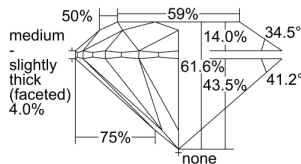

GIA®

FACSIMILE

GIA REPORT 6495564272

Verify this report at GIA.edu

GIA NATURAL DIAMOND DOSSIER®

June 05, 2024
GIA Report Number **6495564272**
Shape and Cutting Style ..... **Round Brilliant**
Measurements ..... **4.53 - 4.55 x 2.79 mm**

GRADING RESULTS

Carat Weight ..... **0.35 carat**
Color Grade ..... **E**
Clarity Grade **VS1**
Cut Grade ..... **Excellent**

ADDITIONAL GRADING INFORMATION

Polish ..... **Excellent**
Symmetry ..... **Excellent**
Fluorescence ..... **None**
Clarity Characteristics ..... **Crystal, Pinpoint, Cloud**
Inspection(s): **GIA 6495564272**

PROPORTIONS

Profile to actual proportions

GRADING SCALES

GIA COLOR SCALE	GIA CLARITY SCALE	GIA CUT SCALE	
D	FLAWLESS	EXCELLENT	
E	INTERNALLY FLAWLESS		
F		VVS₁	VERY GOOD
G	VVS₂		
H	VS₁	GOOD	
I	VS₂		
J	SI₁	FAIR	
K	SI₂		
L	I₁	POOR	
M	I₂		
N	I₃		
O			
P			
Q			
R			
S			
T			
U			
V			
W			
X			
Y			
Z