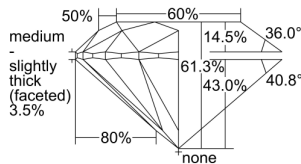

GIA®

FACSIMILE

GIA REPORT 6495571054

Verify this report at GIA.edu

GIA NATURAL DIAMOND DOSSIER®

June 05, 2024
GIA Report Number 6495571054
Shape and Cutting Style ..... Round Brilliant
Measurements ..... 5.28 - 5.30 x 3.24 mm

GRADING RESULTS

Carat Weight ..... 0.56 carat
Color Grade ..... D
Clarity Grade VVS2
Cut Grade ..... Excellent

ADDITIONAL GRADING INFORMATION

Polish ..... Excellent
Symmetry ..... Excellent
Fluorescence ..... Medium Blue
Clarity Characteristics..... Needle, Pinpoint, Cloud
Inscription(s): GIA 6495571054

PROPORTIONS

Profile to actual proportions

GRADING SCALES

GIA COLOR SCALE

COLORLESS	D
	E
	F
	G
	H
	I
	J
NEAR COLORLESS	K
	L
	M
	N
	O
	P
	Q
	R
	S
	T
	U
	V
	W
	X
	Y
LIGHT	Z

GIA CLARITY SCALE

VERY VERY SLIGHTLY INCLUDED	FLAWLESS
	INTERNALLY FLAWLESS
VERY SLIGHTLY INCLUDED	VVS₁
	VVS₂
SLIGHTLY INCLUDED	VS₁
	VS₂
INCLUDED	SI₁
	SI₂
	I₁
	I₂
	I₃

GIA CUT SCALE

EXCELLENT
VERY GOOD
GOOD
FAIR
POOR