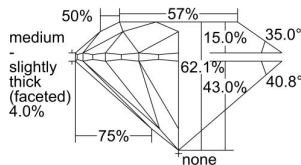

GIA®

FACSIMILE

GIA REPORT 6495575426

Verify this report at GIA.edu

GIA NATURAL DIAMOND DOSSIER®

June 05, 2024
GIA Report Number **6495575426**
Shape and Cutting Style ..... **Round Brilliant**
Measurements ..... **5.18 - 5.20 x 3.23 mm**

GRADING RESULTS

Carat Weight ..... **0.54 carat**
Color Grade ..... **K**
Clarity Grade **VS1**
Cut Grade ..... **Excellent**

ADDITIONAL GRADING INFORMATION

Polish ..... **Excellent**
Symmetry ..... **Excellent**
Fluorescence ..... **None**
Clarity Characteristics ..... **Crystal**
Inscription(s): **GIA 6495575426**

PROPORTIONS

Profile to actual proportions

GRADING SCALES

GIA COLOR SCALE	GIA CLARITY SCALE	GIA CUT SCALE	
D	FLAWLESS	EXCELLENT	
E	INTERNALLY FLAWLESS		
F		VVS₁	VERY GOOD
G	VVS₂		
H	VS₁	GOOD	
I	VS₂		
J	SI₁	FAIR	
K	SI₂		
L	I₁	POOR	
M	I₂		
N	I₃		
O			
P			
Q			
R			
S			
T			
U			
V			
W			
X			
Y			
Z