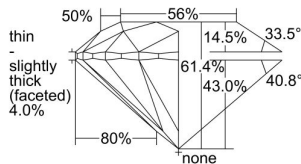

GIA®

FACSIMILE

GIA REPORT 6495575602

Verify this report at GIA.edu

GIA NATURAL DIAMOND DOSSIER®

June 07, 2024
GIA Report Number **6495575602**
Shape and Cutting Style ..... **Round Brilliant**
Measurements ..... **5.20 - 5.21 x 3.20 mm**

GRADING RESULTS

Carat Weight ..... **0.53 carat**
Color Grade ..... **E**
Clarity Grade **VS1**
Cut Grade ..... **Excellent**

ADDITIONAL GRADING INFORMATION

Polish ..... **Excellent**
Symmetry ..... **Excellent**
Fluorescence ..... **Medium Blue**
Clarity Characteristics..... **Feather, Cloud, Pinpoint**
Inscription(s): **GIA 6495575602**

PROPORTIONS

Profile to actual proportions

GRADING SCALES

GIA COLOR SCALE	GIA CLARITY SCALE	GIA CUT SCALE	
D	FLAWLESS	EXCELLENT	
E	INTERNALLY FLAWLESS		
F		VVS₁	VERY GOOD
G	VVS₂		
H	VS₁	GOOD	
I	VS₂		
J	SI₁	FAIR	
K	SI₂		
L	I₁	POOR	
M	I₂		
N	I₃		
O			
P			
Q			
R			
S			
T			
U			
V			
W			
X			
Y			
Z