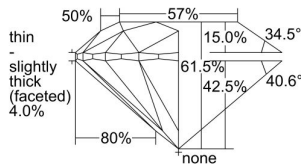

GIA®

FACSIMILE

GIA REPORT 6495576572

Verify this report at GIA.edu

GIA NATURAL DIAMOND DOSSIER®

June 25, 2024
GIA Report Number **6495576572**
Shape and Cutting Style ..... **Round Brilliant**
Measurements ..... **4.18 - 4.20 x 2.57 mm**

GRADING RESULTS

Carat Weight ..... **0.28 carat**
Color Grade ..... **D**
Clarity Grade **S12**
Cut Grade ..... **Excellent**

ADDITIONAL GRADING INFORMATION

Polish ..... **Very Good**
Symmetry ..... **Excellent**
Fluorescence ..... **Faint**
Clarity Characteristics..... **Feather, Crystal, Cloud, Etch Channel**
Inscription(s): **GIA 6495576572**

PROPORTIONS

Profile to actual proportions