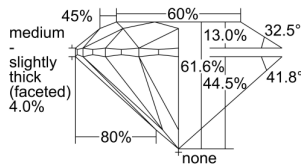

GIA®

FACSIMILE

GIA REPORT 6495577076

Verify this report at GIA.edu

GIA NATURAL DIAMOND DOSSIER®

June 20, 2024
GIA Report Number **6495577076**
Shape and Cutting Style ..... **Round Brilliant**
Measurements ..... **5.81 - 5.84 x 3.59 mm**

GRADING RESULTS

Carat Weight ..... **0.74 carat**
Color Grade ..... **G**
Clarity Grade **VS1**
Cut Grade ..... **Excellent**

ADDITIONAL GRADING INFORMATION

Polish ..... **Excellent**
Symmetry ..... **Excellent**
Fluorescence ..... **None**
Clarity Characteristics..... **Crystal, Pinpoint, Needle, Indented**
Natural

Inscription(s): GIA 6495577076

PROPORTIONS

Profile to actual proportions

GRADING SCALES

GIA COLOR SCALE	GIA CLARITY SCALE	GIA CUT SCALE	
D	FLAWLESS	EXCELLENT	
E	INTERNALLY FLAWLESS		
F		VVS₁	VERY GOOD
G	VVS₂		
H	VS₁	GOOD	
I	VS₂		
J	SI₁	FAIR	
K	SI₂		
L	I₁	POOR	
M			
N			
O	I₂		
P			
Q			
R	I₃		
S			
T			
U			
V			
W			
X			
Y			
Z