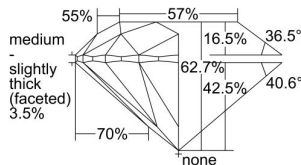

GIA®

FACSIMILE

GIA REPORT 6495577213

Verify this report at GIA.edu

GIA NATURAL DIAMOND DOSSIER®

June 06, 2024
GIA Report Number **6495577213**
Shape and Cutting Style ..... **Round Brilliant**
Measurements ..... **6.10 - 6.14 x 3.84 mm**

GRADING RESULTS

Carat Weight ..... **0.90 carat**
Color Grade ..... **G**
Clarity Grade **VS1**
Cut Grade ..... **Excellent**

ADDITIONAL GRADING INFORMATION

Polish ..... **Excellent**
Symmetry ..... **Excellent**
Fluorescence ..... **None**
Clarity Characteristics..... **Feather, Pinpoint**
Inscription(s): **GIA 6495577213**

PROPORTIONS

Profile to actual proportions