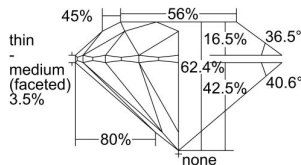

GIA®

FACSIMILE

GIA REPORT 6495577374

Verify this report at GIA.edu

GIA NATURAL DIAMOND DOSSIER®

June 05, 2024
GIA Report Number 6495577374
Shape and Cutting Style ..... Round Brilliant
Measurements ..... 4.37 - 4.40 x 2.74 mm

GRADING RESULTS

Carat Weight ..... 0.32 carat
Color Grade ..... E
Clarity Grade VVS1
Cut Grade ..... Excellent

ADDITIONAL GRADING INFORMATION

Polish ..... Excellent
Symmetry ..... Excellent
Fluorescence ..... Medium Blue
Clarity Characteristics ..... Pinpoint, Feather
Inscription(s): GIA 6495577374

PROPORTIONS

Profile to actual proportions