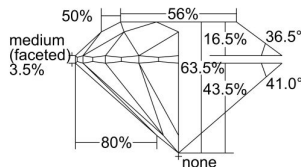

GIA®

FACSIMILE

GIA REPORT 6495579242

Verify this report at GIA.edu

GIA NATURAL DIAMOND DOSSIER®

June 06, 2024
GIA Report Number 6495579242
Shape and Cutting Style ..... Round Brilliant
Measurements ..... 5.90 - 5.94 x 3.76 mm

GRADING RESULTS

Carat Weight ..... 0.81 carat
Color Grade ..... J
Clarity Grade VVS1
Cut Grade ..... Excellent

ADDITIONAL GRADING INFORMATION

Polish ..... Excellent
Symmetry ..... Excellent
Fluorescence ..... None
Clarity Characteristics ..... Indented Natural
Inscription(s): GIA 6495579242

PROPORTIONS

Profile to actual proportions

GRADING SCALES

GIA COLOR SCALE	GIA CLARITY SCALE	GIA CUT SCALE	
D	FLAWLESS	EXCELLENT	
E	INTERNALLY FLAWLESS		
F		VVS₁	VERY GOOD
G	VVS₂		
H	VS₁	GOOD	
I	VS₂		
J	SI₁	FAIR	
K	SI₂		
L	I₁	POOR	
M	I₂		
N	I₃		
O			
P			
Q			
R			
S			
T			
U			
V			
W			
X			
Y			
Z