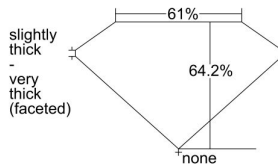

GIA®

FACSIMILE

GIA REPORT 6495579281

Verify this report at GIA.edu

GIA NATURAL DIAMOND DOSSIER®

June 11, 2024
GIA Report Number 6495579281
Shape and Cutting Style ..... Oval Brilliant
Measurements ..... 6.20 x 4.36 x 2.80 mm

GRADING RESULTS

Carat Weight ..... 0.50 carat
Color Grade ..... G
Clarity Grade VS1

ADDITIONAL GRADING INFORMATION

Polish ..... Excellent
Symmetry ..... Very Good
Fluorescence ..... None
Clarity Characteristics ..... Crystal, Pinpoint, Cloud
Inscription(s): GIA 6495579281

PROPORTIONS

Profile not to actual proportions

GRADING SCALES

GIA COLOR SCALE		GIA CLARITY SCALE			
COLORLESS	D	VERY VERY SLIGHTLY INCLUDED	FLAWLESS		
	E		INTERNALLY FLAWLESS		
	F	VERY SLIGHTLY INCLUDED	VS₁		
	G		VS₂		
	H		VS₁		
	NEAR COLORLESS	I	SLIGHTLY INCLUDED	SI₁	
		J		SI₂	
		FAINT	K	INCLUDED	I₁
			L		I₂
			M		I₃
VERT LIGHT	N				
	O				
	P				
	Q				
	R				
LIGHT	S				
	T				
	U				
	V				
	W				
	X				
	Y				
	Z