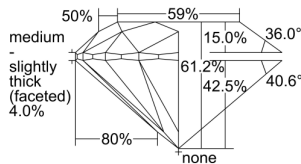

GIA®

FACSIMILE

GIA REPORT 6495579423

Verify this report at GIA.edu

GIA NATURAL DIAMOND DOSSIER®

June 06, 2024
GIA Report Number **6495579423**
Shape and Cutting Style ..... **Round Brilliant**
Measurements ..... **4.28 - 4.30 x 2.62 mm**

GRADING RESULTS

Carat Weight ..... **0.30 carat**
Color Grade ..... **F**
Clarity Grade **S12**
Cut Grade ..... **Excellent**

ADDITIONAL GRADING INFORMATION

Polish ..... **Excellent**
Symmetry ..... **Excellent**
Fluorescence ..... **None**
Clarity Characteristics..... **Feather, Crystal**
Inscription(s): **GIA 6495579423**

PROPORTIONS

Profile to actual proportions

GRADING SCALES

GIA COLOR SCALE	GIA CLARITY SCALE	GIA CUT SCALE	
D	FLAWLESS	EXCELLENT	
E	INTERNALLY FLAWLESS		
F		VVS₁	VERY GOOD
G	VVS₂		
H	VS₁	GOOD	
I	VS₂		
J	S1₁	FAIR	
K	S1₂		
L	I₁	POOR	
M	I₂		
N	I₃		
O