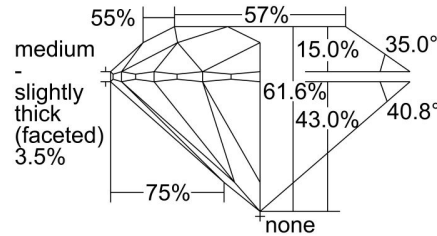

GIA NATURAL DIAMOND GRADING REPORT

June 06, 2024  
 GIA Report Number ..... 6495593215  
 Shape and Cutting Style ..... Round Brilliant  
 Measurements ..... 6.46 - 6.49 x 3.99 mm

GRADING RESULTS

Carat Weight ..... 1.03 carat  
 Color Grade ..... F  
 Clarity Grade ..... VS1  
 Cut Grade ..... Excellent

PROPORTIONS

Profile to actual proportions

CLARITY CHARACTERISTICS

KEY TO SYMBOLS\*

-  Cloud
-  Needle

\* Red symbols denote internal characteristics (inclusions). Green or black symbols denote external characteristics (blemishes). Diagram is an approximate representation of the diamond, and symbols shown indicate type, position, and approximate size of clarity characteristics. All clarity characteristics may not be shown. Details of finish are not shown.