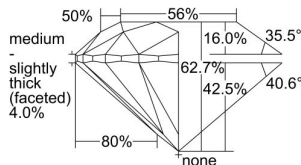

GIA®

FACSIMILE

GIA REPORT 6495593466

Verify this report at GIA.edu

GIA NATURAL DIAMOND DOSSIER®

June 06, 2024
GIA Report Number 6495593466
Shape and Cutting Style ..... Round Brilliant
Measurements ..... 5.60 - 5.67 x 3.53 mm

GRADING RESULTS

Carat Weight ..... 0.70 carat
Color Grade ..... F
Clarity Grade VS1
Cut Grade ..... Excellent

ADDITIONAL GRADING INFORMATION

Polish ..... Excellent
Symmetry ..... Very Good
Fluorescence ..... None
Clarity Characteristics ..... Feather, Pinpoint
Inscription(s): GIA 6495593466

PROPORTIONS

Profile to actual proportions

GRADING SCALES

GIA COLOR SCALE	GIA CLARITY SCALE	GIA CUT SCALE	
D	FLAWLESS	EXCELLENT	
E	INTERNALLY FLAWLESS		
F		VVS₁	VERY GOOD
G	VVS₂		
H	VS₁	GOOD	
I	VS₂		
J	SI₁	FAIR	
K	SI₂		
L	I₁	POOR	
M	I₂		
N	I₃		
O			
P			
Q			
R			
S			
T			
U			
V			
W			
X			
Y			
Z