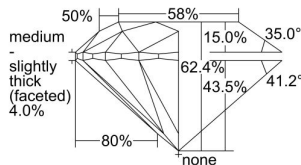

GIA®

FACSIMILE

GIA REPORT 6495596391

Verify this report at GIA.edu

GIA NATURAL DIAMOND DOSSIER®

June 10, 2024
GIA Report Number 6495596391
Shape and Cutting Style ..... Round Brilliant
Measurements ..... 5.10 - 5.13 x 3.19 mm

GRADING RESULTS

Carat Weight ..... 0.51 carat
Color Grade ..... G
Clarity Grade VS2
Cut Grade ..... Excellent

ADDITIONAL GRADING INFORMATION

Polish ..... Excellent
Symmetry ..... Excellent
Fluorescence ..... Medium Blue
Clarity Characteristics ..... Crystal
Inscription(s): GIA 6495596391

PROPORTIONS

Profile to actual proportions

GRADING SCALES

GIA COLOR SCALE	GIA CLARITY SCALE	GIA CUT SCALE	
D	FLAWLESS	EXCELLENT	
E	INTERNALLY FLAWLESS		
F		VVS₁	VERY GOOD
G	VVS₂		
H	VS₁	GOOD	
I	VS₂		
J	SI₁	FAIR	
K	SI₂		
L	I₁	POOR	
M	I₂		
N	I₃		
O			
P			
Q			
R			
S			
T			
U			
V			
W			
X			
Y			
Z