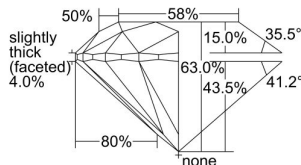

GIA®

FACSIMILE

GIA REPORT 6495598043

Verify this report at GIA.edu

GIA NATURAL DIAMOND DOSSIER®

June 07, 2024
GIA Report Number 6495598043
Shape and Cutting Style ..... Round Brilliant
Measurements ..... 5.69 - 5.73 x 3.60 mm

GRADING RESULTS

Carat Weight ..... 0.73 carat
Color Grade ..... G
Clarity Grade VVS2
Cut Grade ..... Excellent

ADDITIONAL GRADING INFORMATION

Polish ..... Excellent
Symmetry ..... Excellent
Fluorescence ..... None
Clarity Characteristics ..... Cloud, Pinpoint
Inscription(s): GIA 6495598043

PROPORTIONS

Profile to actual proportions

GRADING SCALES

GIA COLOR SCALE	GIA CLARITY SCALE	GIA CUT SCALE
COLOURLESS	FLAWLESS	EXCELLENT
D	INTERNALLY FLAWLESS	
E	VVS₁	VERY GOOD
F		
G	VVS₂	GOOD
H	VS₁	
I	VS₂	FAIR
J	SI₁	
K	SI₂	POOR
L	I₁	
M	I₂	
N	I₃	
O		
P		
Q		
R		
S		
T		
U		
V		
W		
X		
Y		
Z