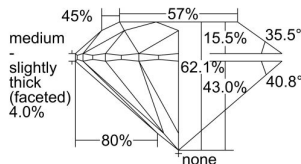

GIA®

FACSIMILE

GIA REPORT 6495608714

Verify this report at GIA.edu

GIA NATURAL DIAMOND DOSSIER®

June 11, 2024
GIA Report Number 6495608714
Shape and Cutting Style ..... Round Brilliant
Measurements ..... 4.92 - 4.94 x 3.06 mm

GRADING RESULTS

Carat Weight ..... 0.46 carat
Color Grade I
Clarity Grade VS1
Cut Grade ..... Excellent

ADDITIONAL GRADING INFORMATION

Polish ..... Excellent
Symmetry ..... Excellent
Fluorescence ..... None
Clarity Characteristics ..... Crystal, Cloud, Needle
Inscription(s): GIA 6495608714

PROPORTIONS

Profile to actual proportions