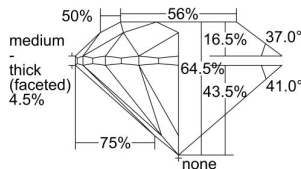

GIA®

FACSIMILE

GIA REPORT 6495617341

Verify this report at GIA.edu

GIA NATURAL DIAMOND DOSSIER®

June 11, 2024
GIA Report Number 6495617341
Shape and Cutting Style ..... Round Brilliant
Measurements ..... 5.33 - 5.36 x 3.44 mm

GRADING RESULTS

Carat Weight ..... 0.61 carat
Color Grade I
Clarity Grade VS1
Cut Grade ..... Very Good

ADDITIONAL GRADING INFORMATION

Polish ..... Very Good
Symmetry ..... Excellent
Fluorescence ..... Faint
Clarity Characteristics..... Crystal, Pinpoint
Inscription(s): GIA 6495617341

PROPORTIONS

Profile to actual proportions

GRADING SCALES

GIA COLOR SCALE	GIA CLARITY SCALE	GIA CUT SCALE	
D	FLAWLESS	EXCELLENT	
E	INTERNALLY FLAWLESS		
F		VVS₁	VERY GOOD
G	VVS₂		
H	VS₁	GOOD	
I	VS₂		
J	SI₁	FAIR	
K	SI₂		
L	I₁	POOR	
M	I₂		
N	I₃		
O			
P			
Q			
R			
S			
T			
U			
V			
W			
X			
Y			
Z