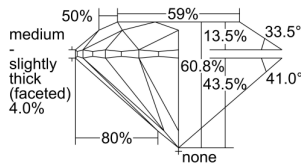

GIA®

FACSIMILE

GIA REPORT 6495624464

Verify this report at GIA.edu

GIA NATURAL DIAMOND DOSSIER®

June 11, 2024
GIA Report Number 6495624464
Shape and Cutting Style ..... Round Brilliant
Measurements ..... 4.44 - 4.46 x 2.70 mm

GRADING RESULTS

Carat Weight ..... 0.33 carat
Color Grade ..... D
Clarity Grade VS1
Cut Grade ..... Excellent

ADDITIONAL GRADING INFORMATION

Polish ..... Excellent
Symmetry ..... Excellent
Fluorescence ..... None
Clarity Characteristics ..... Cloud, Pinpoint
Inscription(s): GIA 6495624464

PROPORTIONS

Profile to actual proportions

GRADING SCALES

GIA COLOR SCALE	GIA CLARITY SCALE	GIA CUT SCALE	
D	FLAWLESS	EXCELLENT	
E	INTERNALLY FLAWLESS		
F		VVS₁	VERY GOOD
G	VVS₂		
H	VS₁	GOOD	
I	VS₂		
J	SI₁	FAIR	
K	SI₂		
L	I₁	POOR	
M	I₂		
N	I₃		
O			
P			
Q			
R			
S			
T			
U			
V			
W			
X			
Y			
Z