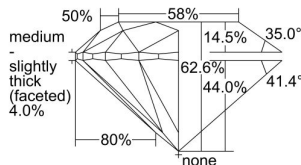

GIA®

FACSIMILE

GIA REPORT 6495628582

Verify this report at GIA.edu

GIA NATURAL DIAMOND DOSSIER®

June 14, 2024
GIA Report Number **6495628582**
Shape and Cutting Style ..... **Round Brilliant**
Measurements ..... **4.49 - 4.51 x 2.82 mm**

GRADING RESULTS

Carat Weight ..... **0.35 carat**
Color Grade ..... **I**
Clarity Grade **VS1**
Cut Grade ..... **Excellent**

ADDITIONAL GRADING INFORMATION

Polish ..... **Excellent**
Symmetry ..... **Excellent**
Fluorescence ..... **None**
Clarity Characteristics..... **Feather, Pinpoint, Indented Natural**
Inscription(s): **GIA 6495628582**

PROPORTIONS

Profile to actual proportions

GRADING SCALES

GIA COLOR SCALE	GIA CLARITY SCALE	GIA CUT SCALE	
D	FLAWLESS	EXCELLENT	
E	INTERNALLY FLAWLESS		
F		VVS₁	VERY GOOD
G	VVS₂		
H	VS₁	GOOD	
I	VS₂		
J	SI₁	FAIR	
K	SI₂		
L	I₁	POOR	
M	I₂		
N	I₃		
O			
P			
Q			
R			
S			
T			
U			
V			
W			
X			
Y			
Z