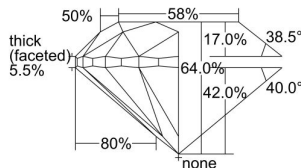

GIA®

FACSIMILE

GIA REPORT 6495638577

Verify this report at GIA.edu

GIA NATURAL DIAMOND DOSSIER®

June 12, 2024
GIA Report Number **6495638577**
Shape and Cutting Style ..... **Round Brilliant**
Measurements ..... **5.48 - 5.55 x 3.53 mm**

GRADING RESULTS

Carat Weight ..... **0.70 carat**
Color Grade ..... **G**
Clarity Grade **VS1**
Cut Grade ..... **Very Good**

ADDITIONAL GRADING INFORMATION

Polish ..... **Excellent**
Symmetry ..... **Very Good**
Fluorescence ..... **Strong Blue**
Clarity Characteristics.....**Crystal, Indented Natural, Pinpoint**
Inscription(s): **GIA 6495638577**

PROPORTIONS

Profile to actual proportions

GRADING SCALES

GIA COLOR SCALE

COLORLESS	D
	E
	F
	G
	H
	I
	J
NEAR COLORLESS	K
	L
FAINT	M
	N
	O
	P
VERY LIGHT	Q
	R
	S
	T
	U
	V
LIGHT	W
	X
	Y
	Z

GIA CLARITY SCALE

	FLAWLESS
	INTERNALLY FLAWLESS
VERY VERY SLIGHTLY INCLUDED	VVS₁
	VVS₂
VERY SLIGHTLY INCLUDED	VS₁
	VS₂
SLIGHTLY INCLUDED	SI₁
	SI₂
INCLUDED	I₁
	I₂
	I₃

GIA CUT SCALE

	EXCELLENT
	VERY GOOD
	GOOD
	FAIR
	POOR