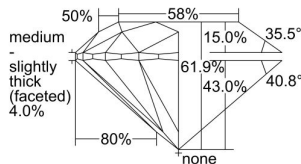

GIA®

FACSIMILE

GIA REPORT 6495640341

Verify this report at GIA.edu

GIA NATURAL DIAMOND DOSSIER®

June 12, 2024
GIA Report Number 6495640341
Shape and Cutting Style ..... Round Brilliant
Measurements ..... 4.29 - 4.34 x 2.67 mm

GRADING RESULTS

Carat Weight ..... 0.31 carat
Color Grade ..... D
Clarity Grade VVS1
Cut Grade ..... Excellent

ADDITIONAL GRADING INFORMATION

Polish ..... Excellent
Symmetry ..... Excellent
Fluorescence ..... Medium Blue
Clarity Characteristics..... Pinpoint, Surface Graining
Inscription(s): GIA 6495640341

PROPORTIONS

Profile to actual proportions

GRADING SCALES

GIA COLOR SCALE	GIA CLARITY SCALE	GIA CUT SCALE	
D	FLAWLESS	EXCELLENT	
E	INTERNALLY FLAWLESS		
F		VVS₁	VERY GOOD
G	VVS₂		
H	VS₁	GOOD	
I	VS₂		
J	SI₁	FAIR	
K	SI₂		
L	I₁	POOR	
M			
N			
O	I₂		
P			
Q			
R	I₃		
S			
T			
U			
V			
W			
X			
Y			
Z