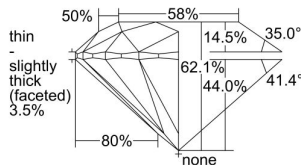

GIA®

FACSIMILE

GIA REPORT

6495642464

Verify this report at GIA.edu

GIA NATURAL DIAMOND DOSSIER®

June 17, 2024
GIA Report Number **6495642464**
Shape and Cutting Style ..... **Round Brilliant**
Measurements ..... **3.64 - 3.65 x 2.26 mm**

GRADING RESULTS

Carat Weight ..... **0.18 carat**
Color Grade ..... **E**
Clarity Grade **VS1**
Cut Grade ..... **Excellent**

ADDITIONAL GRADING INFORMATION

Polish ..... **Excellent**
Symmetry ..... **Excellent**
Fluorescence ..... **None**
Clarity Characteristics ..... **Feather, Pinpoint**
Inscription(s): **GIA 6495642464**

PROPORTIONS

Profile to actual proportions

GRADING SCALES

GIA COLOR SCALE

COLORESS	D
	E
	F
	G
	H
	I
	J
NEAR COLORESS	K
	L
FAIN	M
	N
	O
	P
	Q
VERY LIGHT	R
	S
	T
	U
	V
	W
	X
	Y
LIGHT	Z

GIA CLARITY SCALE

FLAWLESS	VERY VERY SLIGHTLY INCLUDED	VS₁	VS₂	VS₁	VS₂	SI₁	SI₂	I₁	I₂	I₃	
											FLAWLESS
INTERNALLY FLAWLESS	VERY SLIGHTLY INCLUDED										

GIA CUT SCALE

EXCELLENT
VERY GOOD
GOOD
FAIR
POOR