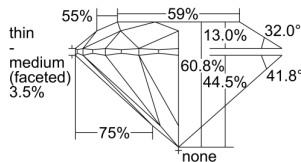

GIA®

FACSIMILE

GIA REPORT 6495651344

Verify this report at GIA.edu

GIA NATURAL DIAMOND DOSSIER®

June 13, 2024
GIA Report Number 6495651344
Shape and Cutting Style ..... Round Brilliant
Measurements ..... 4.81 - 4.82 x 2.92 mm

GRADING RESULTS

Carat Weight ..... 0.40 carat
Color Grade ..... D
Clarity Grade VS1
Cut Grade ..... Excellent

ADDITIONAL GRADING INFORMATION

Polish ..... Excellent
Symmetry ..... Excellent
Fluorescence ..... None
Clarity Characteristics ..... Crystal
Inscription(s): GIA 6495651344

PROPORTIONS

Profile to actual proportions

GRADING SCALES

GIA COLOR SCALE	GIA CLARITY SCALE	GIA CUT SCALE	
D	FLAWLESS	EXCELLENT	
E	INTERNALLY FLAWLESS		
F		VVS₁	VERY GOOD
G	VVS₂		
H	VS₁	GOOD	
I	VS₂		
J	SI₁	FAIR	
K	SI₂		
L	I₁	POOR	
M			
N			
O	I₂		
P			
Q	I₃		
R			
S			
T			
U			
V			
W			
X			
Y			
Z