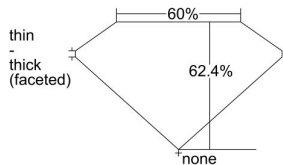

GIA®

FACSIMILE

GIA REPORT 6495658654

Verify this report at GIA.edu

GIA NATURAL DIAMOND DOSSIER®

June 17, 2024
GIA Report Number 6495658654
Shape and Cutting Style ..... Pear Brilliant
Measurements ..... 7.87 x 4.99 x 3.11 mm

GRADING RESULTS

Carat Weight ..... 0.72 carat
Color Grade ..... D
Clarity Grade VS1

ADDITIONAL GRADING INFORMATION

Polish ..... Excellent
Symmetry ..... Very Good
Fluorescence ..... None
Clarity Characteristics ..... Cloud, Needle, Pinpoint
Inscription(s): GIA 6495658654

PROPORTIONS

Profile not to actual proportions

GRADING SCALES

GIA COLOR SCALE		GIA CLARITY SCALE			
COLORLESS	D	VERY VERY SLIGHTLY INCLUDED	FLAWLESS		
	E		INTERNALLY FLAWLESS		
	F	VERY SLIGHTLY INCLUDED	VS₁		
	G		VS₂		
	H		VS₁		
	NEAR COLORLESS	I	SLIGHTLY INCLUDED	VS₂	
		J		SI₁	
		FAINT	K	INCLUDED	SI₂
			L		I₁
			M		I₂
VERT LIGHT	N	LIGHT	I₃		
	O				
	P				
	Q				
	R