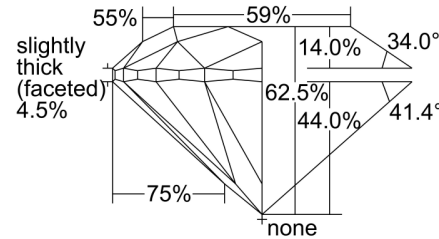

GIA NATURAL DIAMOND GRADING REPORT

 June 19, 2024
 GIA Report Number **6495694599**
 Shape and Cutting Style **Round Brilliant**
 Measurements **6.40 - 6.46 x 4.02 mm**
GRADING RESULTS

 Carat Weight **1.04 carat**
 Color Grade **J**
 Clarity Grade **VS2**
 Cut Grade **Excellent**
ADDITIONAL GRADING INFORMATION

 Polish **Excellent**
 Symmetry **Excellent**
 Fluorescence **Faint**
 Inscription(s): **GIA 6495694599**
Comments: Additional pinpoints are not shown. Surface graining is not shown.

PROPORTIONS

Profile to actual proportions

CLARITY CHARACTERISTICS

KEY TO SYMBOLS*

- Crystal
- ~ Feather
- Pinpoint

* Red symbols denote internal characteristics (inclusions). Green or black symbols denote external characteristics (blemishes). Diagram is an approximate representation of the diamond, and symbols shown indicate type, position, and approximate size of clarity characteristics. All clarity characteristics may not be shown. Details of finish are not shown.