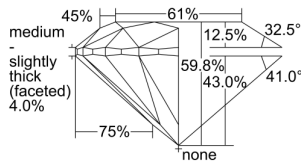

GIA®

FACSIMILE

GIA REPORT 6495697244

Verify this report at GIA.edu

GIA NATURAL DIAMOND DOSSIER®

June 20, 2024
GIA Report Number 6495697244
Shape and Cutting Style ..... Round Brilliant
Measurements ..... 4.94 - 4.98 x 2.97 mm

GRADING RESULTS

Carat Weight ..... 0.45 carat
Color Grade ..... G
Clarity Grade VVS1
Cut Grade ..... Excellent

ADDITIONAL GRADING INFORMATION

Polish ..... Excellent
Symmetry ..... Excellent
Fluorescence ..... Faint
Clarity Characteristics ..... Pinpoint, Feather
Inscription(s): GIA 6495697244

PROPORTIONS

Profile to actual proportions

GRADING SCALES

GIA COLOR SCALE	GIA CLARITY SCALE	GIA CUT SCALE
D	FLAWLESS	EXCELLENT
E	FLAWLESS	
F	INTERNALLY FLAWLESS	VERY GOOD
G	VVS₁	
H	VVS₂	GOOD
I	VS₁	
J	VS₂	FAIR
K	SI₁	
L	SI₂	POOR
M	I₁	
N	I₂	
O	I₃	
P		
Q		
R		
S		
T		
U		
V		
W		
X		
Y		
Z