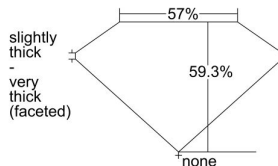

GIA®

FACSIMILE

GIA REPORT 6495697259

Verify this report at GIA.edu

GIA NATURAL DIAMOND DOSSIER®

June 24, 2024
GIA Report Number 6495697259
Shape and Cutting Style ..... Pear Brilliant
Measurements ..... 6.98 x 4.56 x 2.70 mm

GRADING RESULTS

Carat Weight ..... 0.50 carat
Color Grade ..... D
Clarity Grade VVS1

ADDITIONAL GRADING INFORMATION

Polish ..... Excellent
Symmetry ..... Very Good
Fluorescence ..... Medium Blue
Clarity Characteristics ..... Pinpoint
Inscription(s): GIA 6495697259

PROPORTIONS

Profile not to actual proportions

GRADING SCALES

GIA COLOR SCALE		GIA CLARITY SCALE			
COLORLESS	D	VERY VERY SLIGHTLY INCLUDED	FLAWLESS		
	E		INTERNALLY FLAWLESS		
	F	VERY SLIGHTLY INCLUDED	VVS₁		
	G		VVS₂		
	H		VS₁		
	NEAR COLORLESS	I	SLIGHTLY INCLUDED	VS₂	
		J		SI₁	
		FAINT	K	INCLUDED	SI₂
			L		I₁
			M		I₂
VERT LIGHT	N	LIGHT	I₃		
	O				
	P				
	Q				
	R