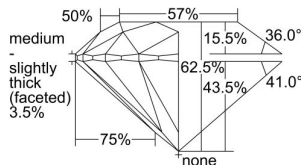

GIA®

FACSIMILE

GIA REPORT 6495703166

Verify this report at GIA.edu

GIA NATURAL DIAMOND DOSSIER®

June 19, 2024
GIA Report Number **6495703166**
Shape and Cutting Style ..... **Round Brilliant**
Measurements ..... **5.38 - 5.40 x 3.37 mm**

GRADING RESULTS

Carat Weight ..... **0.60 carat**
Color Grade ..... **G**
Clarity Grade **VS1**
Cut Grade ..... **Excellent**

ADDITIONAL GRADING INFORMATION

Polish ..... **Excellent**
Symmetry ..... **Excellent**
Fluorescence ..... **Faint**
Clarity Characteristics..... **Cloud, Feather, Pinpoint**
Inscription(s): **GIA 6495703166**

PROPORTIONS

Profile to actual proportions

GRADING SCALES

GIA COLOR SCALE

COLORLESS	D
	E
	F
	G
	H
	I
	J
NEAR COLORLESS	K
	L
FAIN	M
	N
	O
	P
VERY LIGHT	Q
	R
	S
	T
	U
	V
	W
	X
	Y
LIGHT	Z

GIA CLARITY SCALE

FLAWLESS	INTERNAL FLAWLESS	
		FLAWLESS
VERY VERY SLIGHTLY INCLUDED	VVS₁	
	VVS₂	
VERY SLIGHTLY INCLUDED	VS₁	
	VS₂	
SLIGHTLY INCLUDED	SI₁	
	SI₂	
INCLUDED	I₁	
	I₂	
	I₃	

GIA CUT SCALE

EXCELLENT
VERY GOOD
GOOD
FAIR
POOR