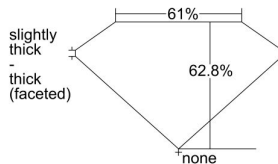

GIA®

FACSIMILE

GIA REPORT 6495704600

Verify this report at GIA.edu

GIA NATURAL DIAMOND DOSSIER®

June 19, 2024
GIA Report Number **6495704600**
Shape and Cutting Style ..... **Pear Brilliant**
Measurements ..... **7.78 x 4.91 x 3.09 mm**

GRADING RESULTS

Carat Weight ..... **0.70 carat**
Color Grade ..... **H**
Clarity Grade **VVS2**

ADDITIONAL GRADING INFORMATION

Polish ..... **Excellent**
Symmetry ..... **Very Good**
Fluorescence ..... **None**
Clarity Characteristics..... **Pinpoint, Cloud**
Inscription(s): **GIA 6495704600**

PROPORTIONS

Profile not to actual proportions

GRADING SCALES

GIA COLOR SCALE		GIA CLARITY SCALE			
COLORLESS	D	VERY VERY SLIGHTLY INCLUDED	FLAWLESS		
	E		INTERNALLY FLAWLESS		
	F		VVS₁		
	NEAR COLORLESS	G	VERY SLIGHTLY INCLUDED	VVS₂	
		H		VS₁	
		FANT	I	SLIGHTLY INCLUDED	VS₂
			J		SI₁
	LIGHT	K	INCLUDED	SI₂	
		L		I₁	
		M		I₂	
N		NOT GRADED	I₃		
O					
P					
Q					
R					
S					
T					
U					
V					
W					
X					
Y					
Z