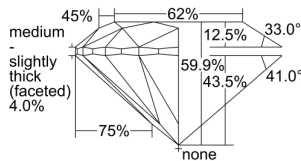

GIA®

FACSIMILE

GIA REPORT 6495719911

Verify this report at GIA.edu

GIA NATURAL DIAMOND DOSSIER®

June 20, 2024
GIA Report Number 6495719911
Shape and Cutting Style ..... Round Brilliant
Measurements ..... 5.30 - 5.34 x 3.19 mm

GRADING RESULTS

Carat Weight ..... 0.56 carat
Color Grade ..... F
Clarity Grade VS1
Cut Grade ..... Excellent

ADDITIONAL GRADING INFORMATION

Polish ..... Excellent
Symmetry ..... Excellent
Fluorescence ..... Strong Blue
Clarity Characteristics ..... Crystal, Pinpoint, Cloud
Inscription(s): GIA 6495719911

PROPORTIONS

Profile to actual proportions

GRADING SCALES

GIA COLOR SCALE	GIA CLARITY SCALE	GIA CUT SCALE
COLOURLESS	FLAWLESS	EXCELLENT
D	FLAWLESS	
E	INTERNALLY FLAWLESS	VERY GOOD
F	VVS₁	
G	VVS₂	GOOD
H	VS₁	
I	VS₂	FAIR
J	SI₁	
K	SI₂	POOR
L	I₁	
M	I₂	
N	I₃	
O		
P		
Q		
R		
S		
T		
U		
V		
W		
X		
Y		
Z