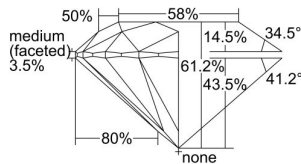

GIA®

FACSIMILE

GIA REPORT 6495722548

Verify this report at GIA.edu

GIA NATURAL DIAMOND DOSSIER®

June 24, 2024
GIA Report Number 6495722548
Shape and Cutting Style ..... Round Brilliant
Measurements ..... 4.91 - 4.93 x 3.01 mm

GRADING RESULTS

Carat Weight ..... 0.44 carat
Color Grade ..... E
Clarity Grade VS1
Cut Grade ..... Excellent

ADDITIONAL GRADING INFORMATION

Polish ..... Excellent
Symmetry ..... Excellent
Fluorescence ..... None
Clarity Characteristics ..... Cloud, Needle
Inscription(s): GIA 6495722548

PROPORTIONS

Profile to actual proportions

GRADING SCALES

GIA COLOR SCALE	GIA CLARITY SCALE	GIA CUT SCALE	
D	FLAWLESS	EXCELLENT	
E	INTERNALLY FLAWLESS		
F		VVS₁	VERY GOOD
G	VVS₂		
H	VS₁	GOOD	
I	VS₂		
J	SI₁	FAIR	
K	SI₂		
L	I₁	POOR	
M	I₂		
N	I₃		
O			
P			
Q			
R			
S			
T			
U			
V			
W			
X			
Y			
Z