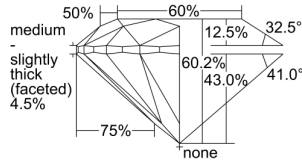

GIA®

FACSIMILE

GIA REPORT 6495731463

Verify this report at GIA.edu

GIA NATURAL DIAMOND DOSSIER®

June 24, 2024
GIA Report Number 6495731463
Shape and Cutting Style ..... Round Brilliant
Measurements ..... 3.77 - 3.79 x 2.28 mm

GRADING RESULTS

Carat Weight ..... 0.20 carat
Color Grade ..... F
Clarity Grade VVS1
Cut Grade ..... Excellent

ADDITIONAL GRADING INFORMATION

Polish ..... Excellent
Symmetry ..... Excellent
Fluorescence ..... Faint
Clarity Characteristics ..... Pinpoint, Feather
Inscription(s): GIA 6495731463

PROPORTIONS

Profile to actual proportions

GRADING SCALES

GIA COLOR SCALE	GIA CLARITY SCALE	GIA CUT SCALE	
D	FLAWLESS	EXCELLENT	
E	INTERNALLY FLAWLESS		
F		VVS₁	VERY GOOD
G	VVS₂		
H	VS₁	GOOD	
I	VS₂		
J	SI₁	FAIR	
K	SI₂		
L	I₁	POOR	
M	I₂		
N	I₃		
O			
P			
Q			
R			
S			
T			
U			
V			
W			
X			
Y			
Z