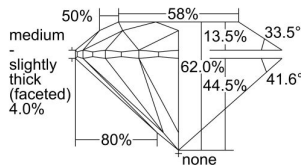

GIA®

FACSIMILE

GIA REPORT 6495732272

Verify this report at GIA.edu

GIA NATURAL DIAMOND DOSSIER®

June 24, 2024
GIA Report Number **6495732272**
Shape and Cutting Style ..... **Round Brilliant**
Measurements ..... **4.28 - 4.31 x 2.67 mm**

GRADING RESULTS

Carat Weight ..... **0.30 carat**
Color Grade ..... **E**
Clarity Grade **VS1**
Cut Grade ..... **Excellent**

ADDITIONAL GRADING INFORMATION

Polish ..... **Excellent**
Symmetry ..... **Excellent**
Fluorescence ..... **Medium Blue**
Clarity Characteristics..... **Crystal, Pinpoint**
Inscription(s): **GIA 6495732272**

PROPORTIONS

Profile to actual proportions

GRADING SCALES

GIA COLOR SCALE	GIA CLARITY SCALE	GIA CUT SCALE	
D	FLAWLESS	EXCELLENT	
E	INTERNALLY FLAWLESS		
F		VVS₁	VERY GOOD
G	VVS₂		
H	VS₁	GOOD	
I	VS₂		
J	SI₁	FAIR	
K	SI₂		
L	I₁	POOR	
M			
N			
O	I₂		
P			
Q			
R	I₃		
S			
T			
U			
V			
W			
X			
Y			
Z