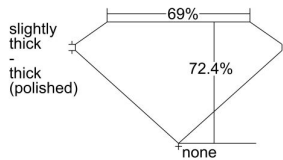

GIA®

FACSIMILE

GIA REPORT 6495732394

Verify this report at GIA.edu

GIA NATURAL DIAMOND DOSSIER®

June 24, 2024
GIA Report Number 6495732394
Shape and Cutting Style ..... Square Modified Brilliant
Measurements ..... 4.33 x 4.33 x 3.14 mm

GRADING RESULTS

Carat Weight ..... 0.51 carat
Color Grade ..... D
Clarity Grade SI1

ADDITIONAL GRADING INFORMATION

Polish ..... Excellent
Symmetry ..... Very Good
Fluorescence ..... None
Clarity Characteristics ..... Crystal
Inscription(s): GIA 6495732394

PROPORTIONS

Profile not to actual proportions

GRADING SCALES

GIA COLOR SCALE		GIA CLARITY SCALE				
COLORLESS	D	VERY VERY SLIGHTLY INCLUDED	FLAWLESS			
	E		INTERNALLY FLAWLESS			
	F		VVS₁			
	NEAR COLORLESS	G	VERY SLIGHTLY INCLUDED	VVS₂		
		H		VS₁		
		FAINT	I	SLIGHTLY INCLUDED	VS₂	
			J		SI₁	
			LIGHT	K	INCLUDED	SI₂
	L	I₁				
	M	I₂				
N	NOT GRADED	I₃				
O						
P						
Q						
R						
S						
T						
U						
V						
W						
X						
Y						
Z