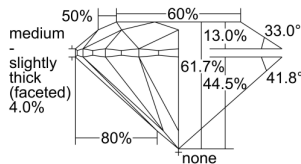

GIA®

FACSIMILE

GIA REPORT 6495740701

Verify this report at GIA.edu

GIA NATURAL DIAMOND DOSSIER®

June 24, 2024
GIA Report Number **6495740701**
Shape and Cutting Style ..... **Round Brilliant**
Measurements ..... **5.67 - 5.72 x 3.51 mm**

GRADING RESULTS

Carat Weight ..... **0.70 carat**
Color Grade ..... **I**
Clarity Grade **VS1**
Cut Grade ..... **Excellent**

ADDITIONAL GRADING INFORMATION

Polish ..... **Excellent**
Symmetry ..... **Excellent**
Fluorescence ..... **Faint**
Clarity Characteristics.. **Cloud, Crystal, Indented Natural, Pinpoint**
Inscription(s): **GIA 6495740701**

PROPORTIONS

Profile to actual proportions

GRADING SCALES

GIA COLOR SCALE	GIA CLARITY SCALE	GIA CUT SCALE	
D	FLAWLESS	EXCELLENT	
E	INTERNALLY FLAWLESS		
F		VVS₁	VERY GOOD
G	VVS₂		
H	VS₁	GOOD	
I	VS₂		
J	SI₁	FAIR	
K	SI₂		
L	I₁	POOR	
M	I₂		
N	I₃		
O			
P			
Q			
R			
S			
T			
U			
V			
W			
X			
Y			
Z