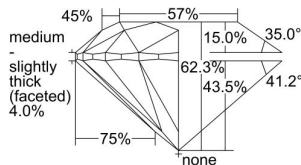

GIA®

FACSIMILE

GIA REPORT 6495744892

Verify this report at GIA.edu

GIA NATURAL DIAMOND DOSSIER®

June 25, 2024
GIA Report Number **6495744892**
Shape and Cutting Style ..... **Round Brilliant**
Measurements ..... **5.09 - 5.13 x 3.18 mm**

GRADING RESULTS

Carat Weight ..... **0.51 carat**
Color Grade ..... **I**
Clarity Grade **VS2**
Cut Grade ..... **Excellent**

ADDITIONAL GRADING INFORMATION

Polish ..... **Excellent**
Symmetry ..... **Excellent**
Fluorescence ..... **None**
Clarity Characteristics ..... **Cloud, Crystal**
Inscription(s): **GIA 6495744892**

PROPORTIONS

Profile to actual proportions

GRADING SCALES

GIA COLOR SCALE	GIA CLARITY SCALE	GIA CUT SCALE	
D	FLAWLESS	EXCELLENT	
E	INTERNALLY FLAWLESS		
F		VVS₁	VERY GOOD
G	VVS₂		
H	VS₁	GOOD	
I	VS₂		
J	SI₁	FAIR	
K	SI₂		
L	I₁	POOR	
M	I₂		
N	I₃		
O			
P			
Q			
R			
S			
T			
U			
V			
W			
X			
Y			
Z