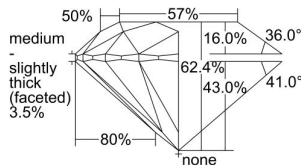

GIA®

FACSIMILE

GIA REPORT 6495755969

Verify this report at GIA.edu

GIA NATURAL DIAMOND DOSSIER®

June 25, 2024
GIA Report Number **6495755969**
Shape and Cutting Style ..... **Round Brilliant**
Measurements ..... **4.88 - 4.91 x 3.05 mm**

GRADING RESULTS

Carat Weight ..... **0.45 carat**
Color Grade ..... **D**
Clarity Grade **S11**
Cut Grade ..... **Excellent**

ADDITIONAL GRADING INFORMATION

Polish ..... **Excellent**
Symmetry ..... **Excellent**
Fluorescence ..... **None**
Clarity Characteristics..... **Crystal, Feather, Cavity**
Inscription(s): **GIA 6495755969**

PROPORTIONS

Profile to actual proportions

GRADING SCALES

GIA COLOR SCALE	GIA CLARITY SCALE	GIA CUT SCALE	
D	FLAWLESS	EXCELLENT	
E	INTERNALLY FLAWLESS		
F		VVS₁	VERY GOOD
G	VVS₂		
H	VS₁	GOOD	
I	VS₂		
J	S1₁	FAIR	
K	S1₂		
L	I₁	POOR	
M	I₂		
N	I₃		
O			
P			
Q			
R			
S			
T			
U			
V			
W			
X			
Y			
Z