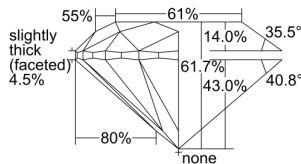

GIA®

FACSIMILE

GIA REPORT 6495764978

Verify this report at GIA.edu

GIA NATURAL DIAMOND DOSSIER®

June 26, 2024
GIA Report Number 6495764978
Shape and Cutting Style ..... Round Brilliant
Measurements ..... 4.40 - 4.44 x 2.73 mm

GRADING RESULTS

Carat Weight ..... 0.33 carat
Color Grade ..... E
Clarity Grade S11
Cut Grade ..... Excellent

ADDITIONAL GRADING INFORMATION

Polish ..... Excellent
Symmetry ..... Excellent
Fluorescence ..... None
Clarity Characteristics ..... Crystal
Inscription(s): GIA 6495764978

PROPORTIONS

Profile to actual proportions

GRADING SCALES

GIA COLOR SCALE

COLOURESS	D
	E
	F
	G
	H
	I
	J
NEAR COLOURESS	K
	L
FAIN	M
	N
	O
	P
	Q
	R
	S
	T
	U
	V
	W
	X
	Y
LIGHT	Z

GIA CLARITY SCALE

FLAWLESS	INTERNAL FLAWLESS	
		FLAWLESS
VERY VERY SLIGHTLY INCLUDED	VVS₁	
	VVS₂	
VERY SLIGHTLY INCLUDED	VS₁	
	VS₂	
SLIGHTLY INCLUDED	SI₁	
	SI₂	
INCLUDED	I₁	
	I₂	
	I₃	

GIA CUT SCALE

EXCELLENT
VERY GOOD
GOOD
FAIR
POOR