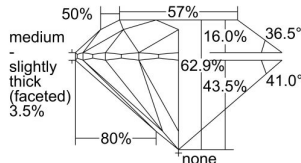

GIA®

FACSIMILE

GIA REPORT 6495765563

Verify this report at GIA.edu

GIA NATURAL DIAMOND DOSSIER®

June 27, 2024
GIA Report Number **6495765563**
Shape and Cutting Style ..... **Round Brilliant**
Measurements ..... **5.72 - 5.74 x 3.60 mm**

GRADING RESULTS

Carat Weight ..... **0.73 carat**
Color Grade ..... **G**
Clarity Grade **S11**
Cut Grade ..... **Excellent**

ADDITIONAL GRADING INFORMATION

Polish ..... **Excellent**
Symmetry ..... **Excellent**
Fluorescence ..... **Faint**
Clarity Characteristics..... **Cloud, Crystal, Feather**
Inscription(s): **GIA 6495765563**

PROPORTIONS

Profile to actual proportions